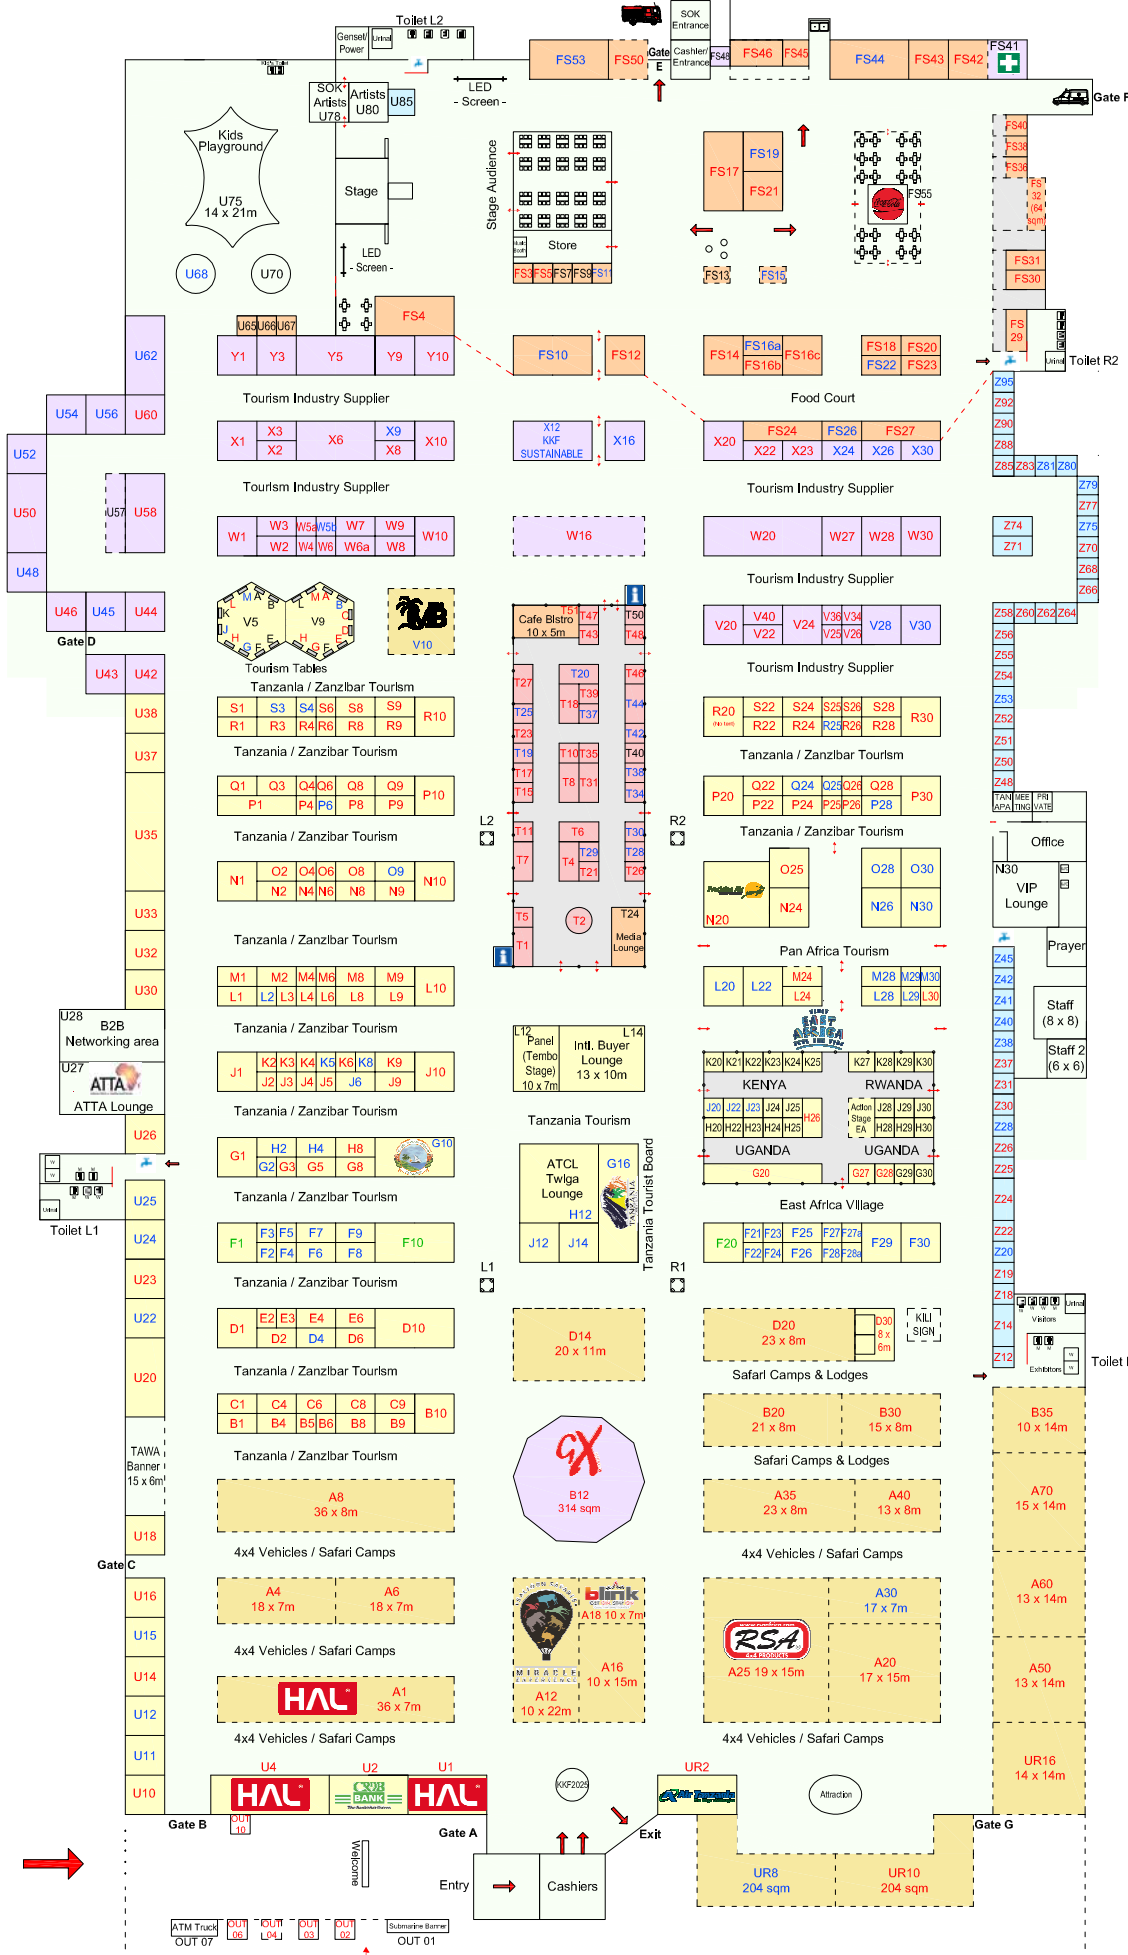

KARIBU - KILIFAIR 2025 - Expo Layout

Magereza Ground / Arusha, June 06 - 08

Last update - May 7, 2025

- = Lodges / Tour Operators
- = Premium Resorts/Lodges
- = SME / Arts & Craft only!
- = Food stalls
- = Industry Supplier
- = Outdoor areas - no tents

3x3

4x4m

6x6m

8x8m

10x10m

black = stalls available
red = stalls sold
blue = stalls reserved

160 x 295 m ground

© 2025 KILIFAIR Promotions Co. Ltd. Moshi - Tanzania