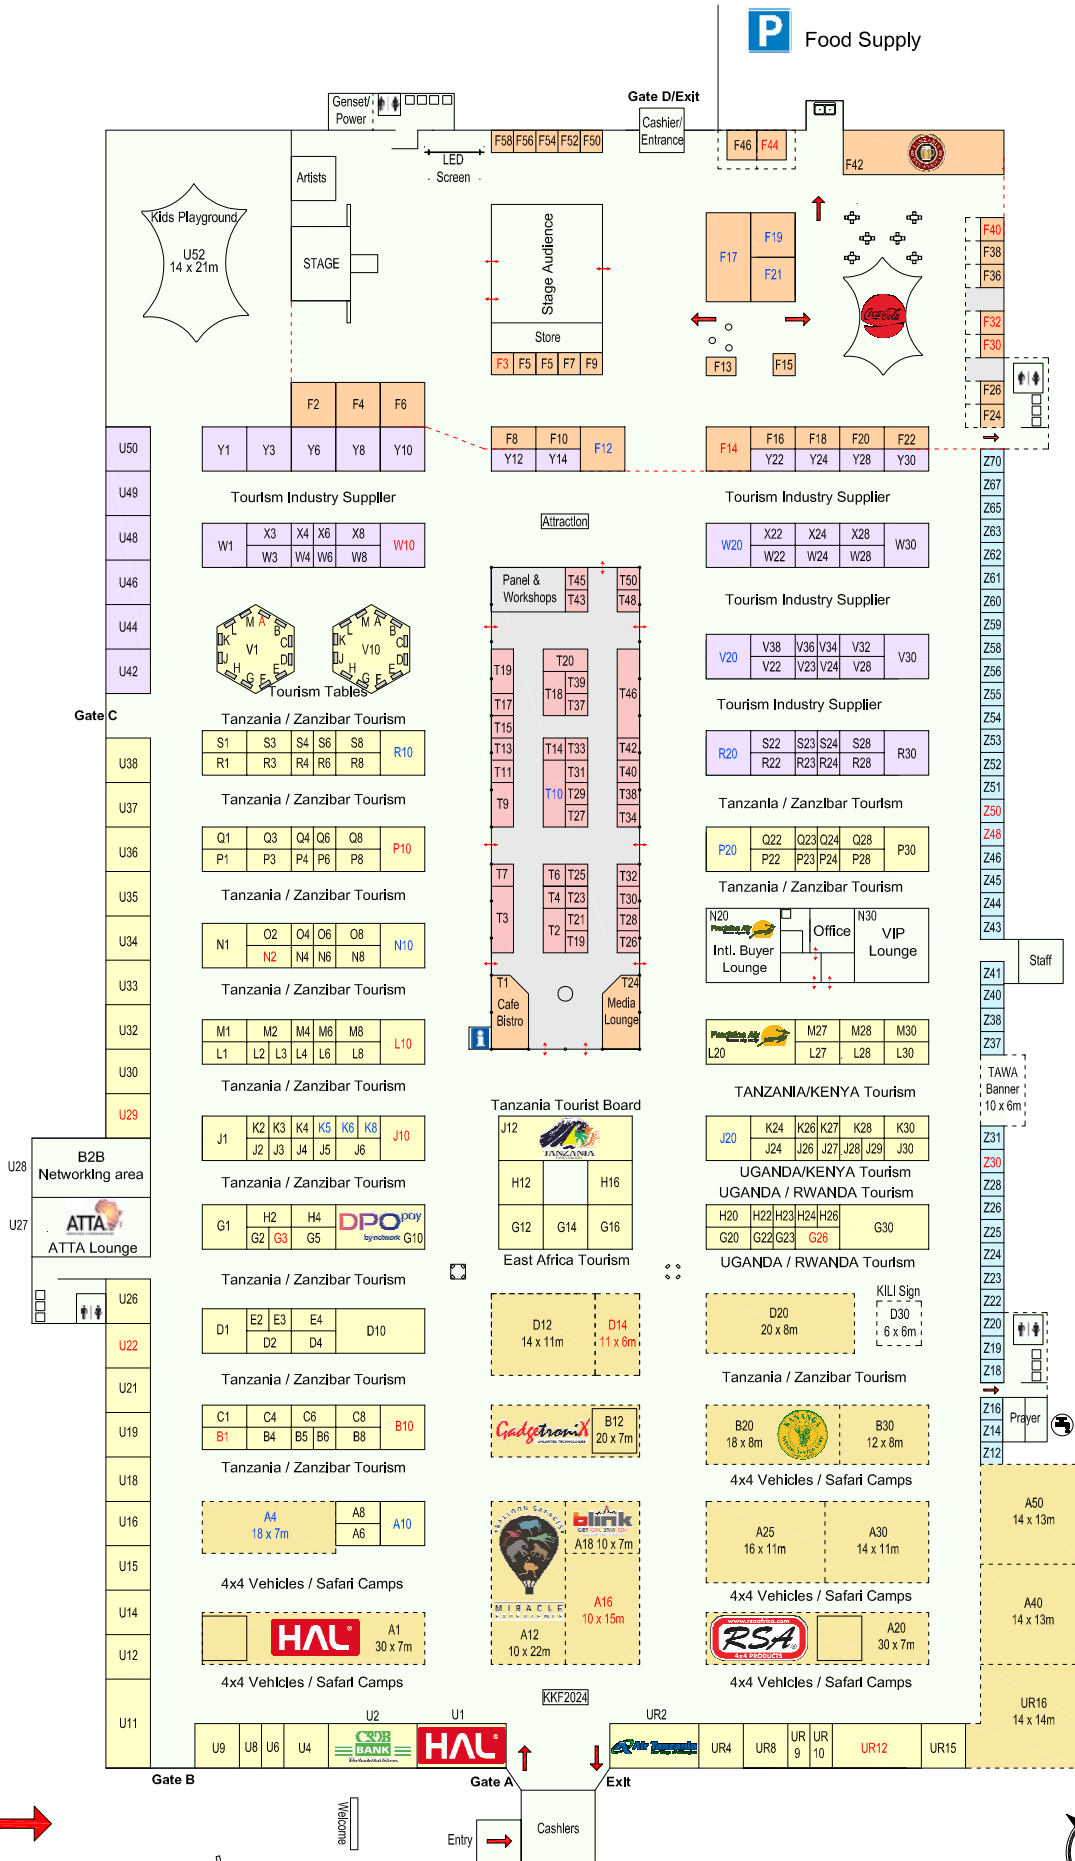

# KARIBU - KILIFAIR 2024 - Expo Layout

## Magereza Ground / Arusha, June 07 - 09

**P** Food Supply

Last update - August 3, 2023

- = Lodges / Tour Operators
- = Premium Resorts/Lodges
- = SME / Arts & Craft only!
- = Food stalls
- = Industry Supplier
- = Outdoor areas - no tents

- # black = stalls available
- # red = stalls sold
- # blue = stalls reserved

120 x 220 m ground