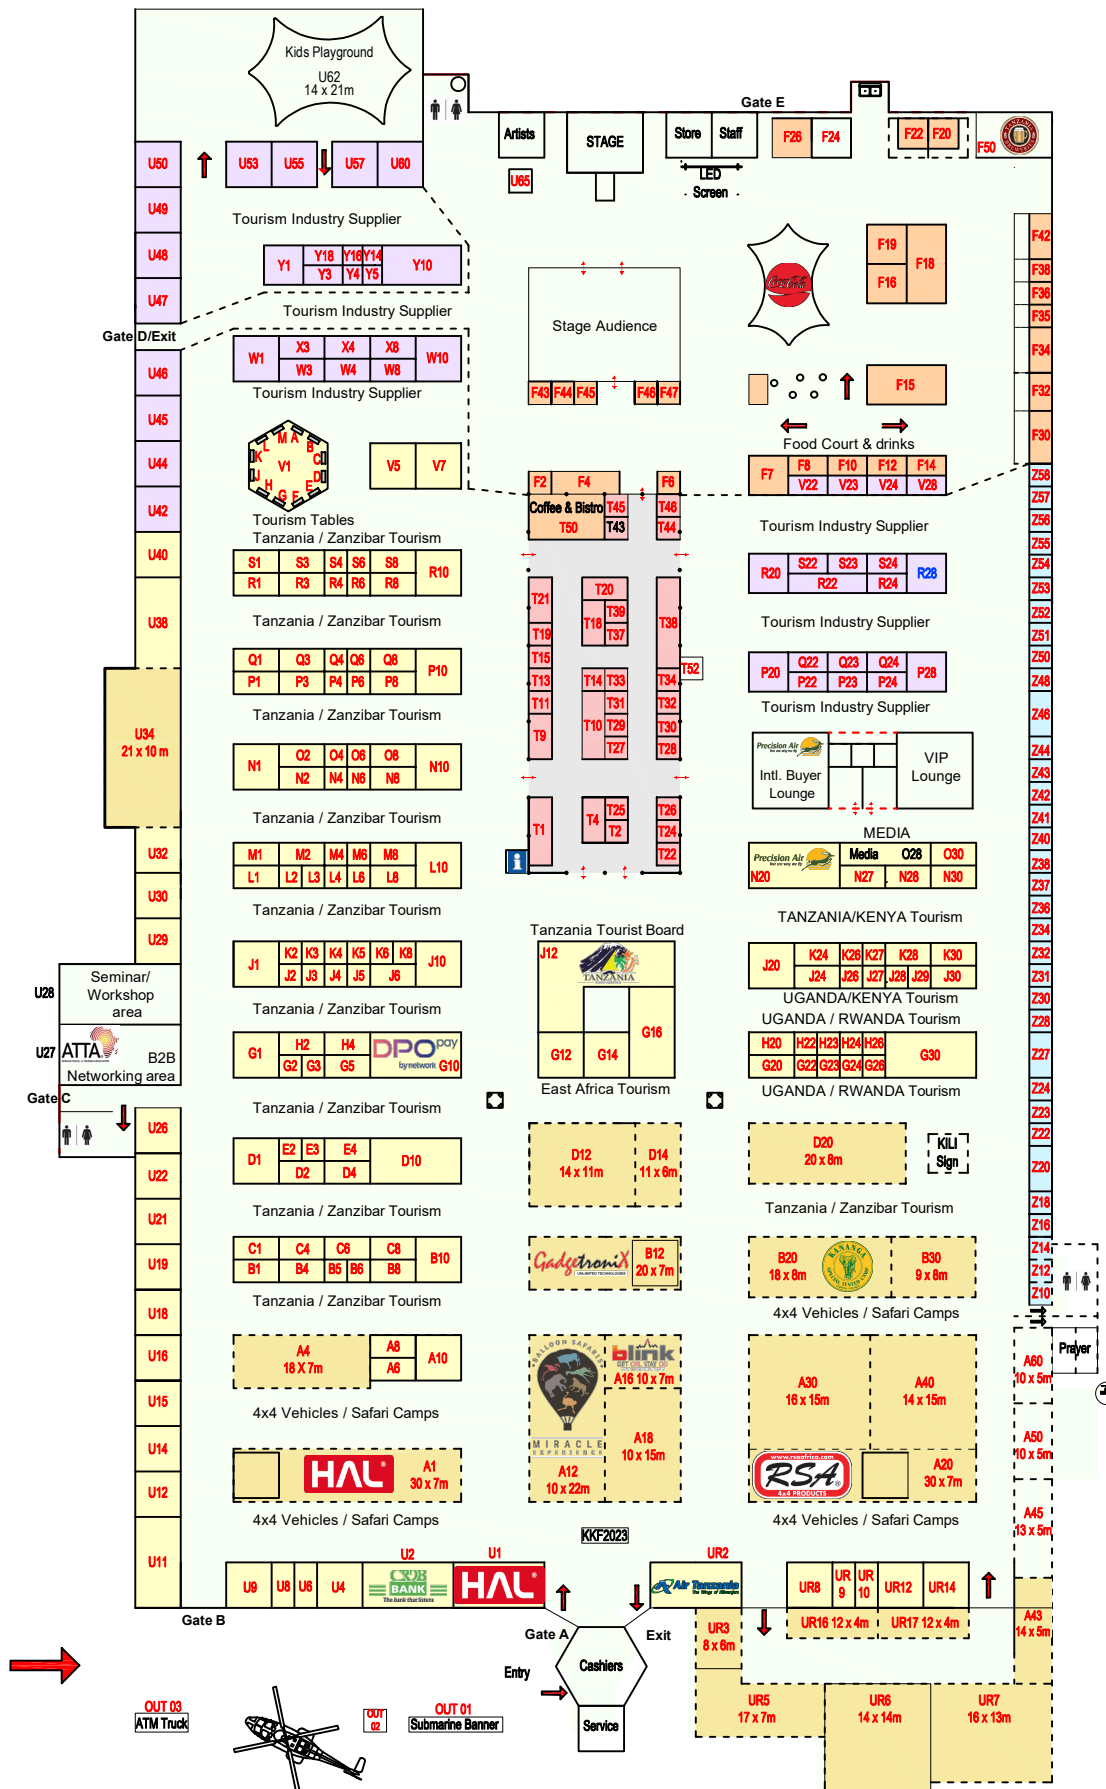

# KARIBU - KILIFAIR 2023

Magereza Ground / Arusha, June 02 - 04  
Expo Layout

Last update - May 30, 2023

- = Lodges / Tour Operators
- = Premium Resorts/Lodges
- = SME / Arts & Craft only!

- = Food stalls
- = Industry Supplier
- = Outdoor areas - no tents

- # black = stalls available
- # red = stalls sold
- # blue = stalls reserved
- 120 x 230 m ground