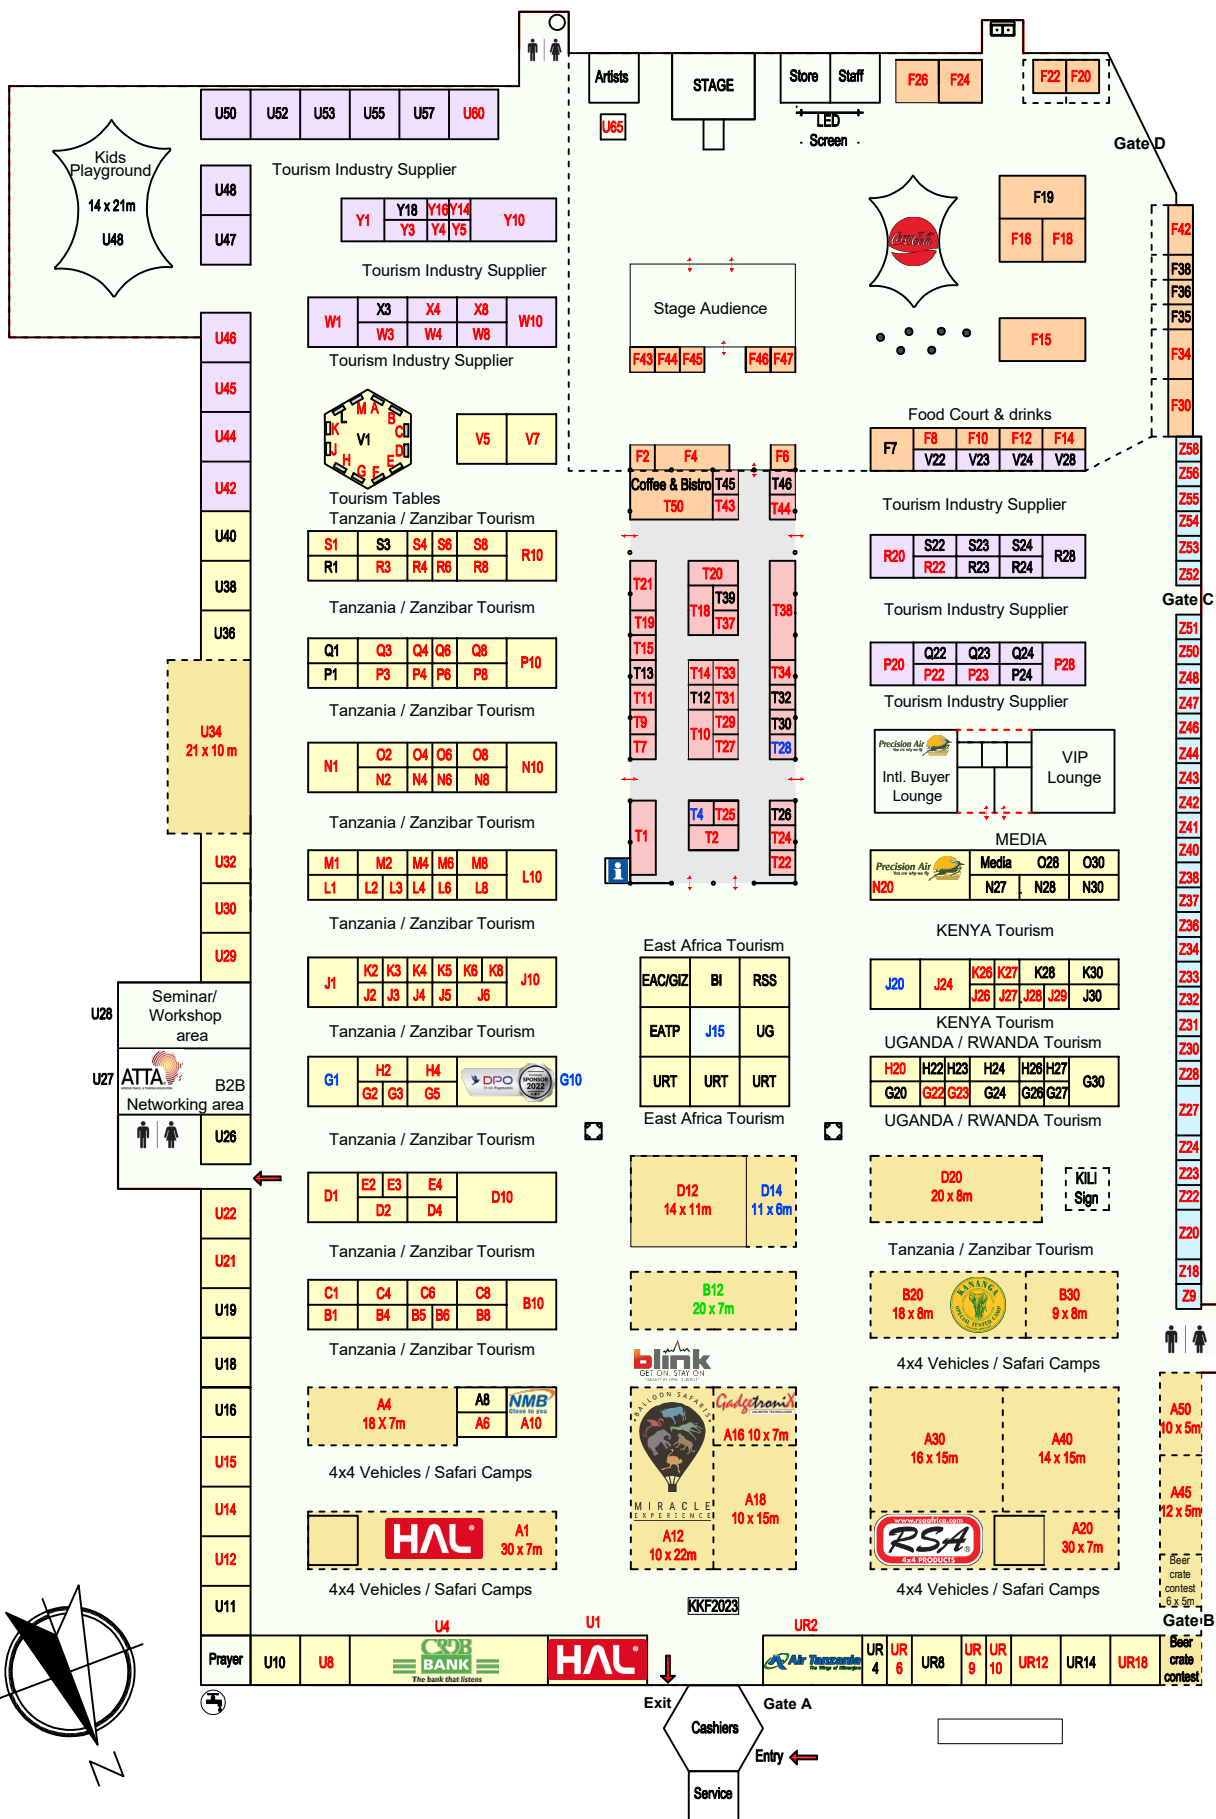

# KARIBU - KILIFAIR 2023

Magereza Ground / Arusha, June 02 - 04  
Expo Layout

Last update - March 29, 2023

- = Lodges / Tour Operators
- = Premium Resorts/Lodges
- = SME / Arts & Craft only!

- = Food stalls
- = Industry Supplier
- = Outdoor areas - no tents

- # black = stalls available
  - # red = stalls sold
  - # blue = stalls reserved
- 125 x 180 m ground