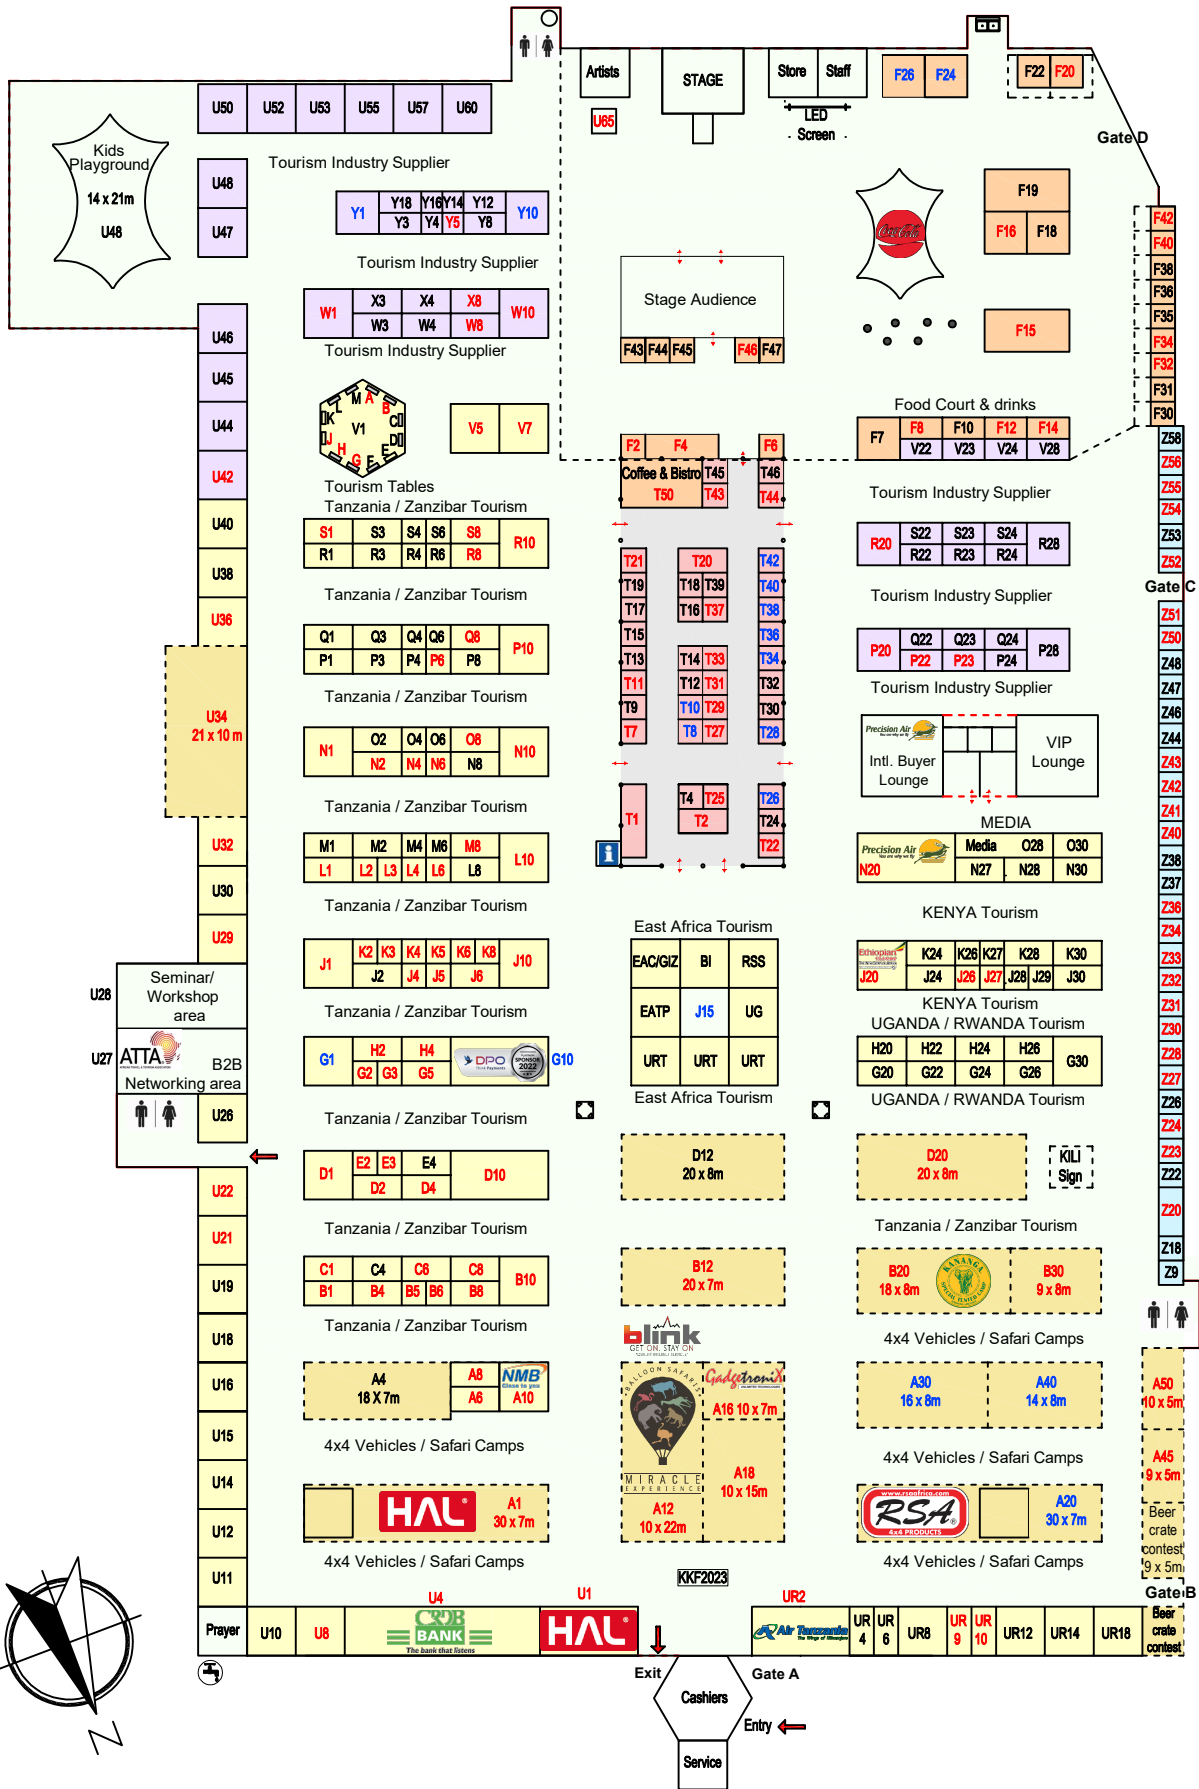

# KARIBU - KILIFAIR 2023

### Expo Layout

Last update - February 1, 2023

<span style="display: inline-block; width: 15px; height: 15px; background-color: #ffffcc; border: 1px solid black;"></span> = Lodges / Tour Operators	<span style="display: inline-block; width: 15px; height: 15px; background-color: #ffcc99; border: 1px solid black;"></span> = Food stalls	<div style="display: flex; justify-content: space-around; align-items: center;"> <div style="border: 1px solid black; padding: 2px;">3x3</div> <div style="border: 1px solid black; padding: 2px;">6x6m</div> <div style="border: 1px solid black; padding: 2px;">10 x 10m</div> </div>
<span style="display: inline-block; width: 15px; height: 15px; background-color: #ff9999; border: 1px solid black;"></span> = Premium Resorts/Lodges	<span style="display: inline-block; width: 15px; height: 15px; background-color: #ccccff; border: 1px solid black;"></span> = Industry Supplier	
<span style="display: inline-block; width: 15px; height: 15px; background-color: #ccffff; border: 1px solid black;"></span> = SME / Arts & Craft only!	<span style="display: inline-block; width: 15px; height: 15px; background-color: #ffffcc; border: 1px dashed black;"></span> = Outdoor areas - no tents	

# black = stalls available  
 # red = stalls sold  
 # blue = stalls reserved  
 125 x 180 m ground