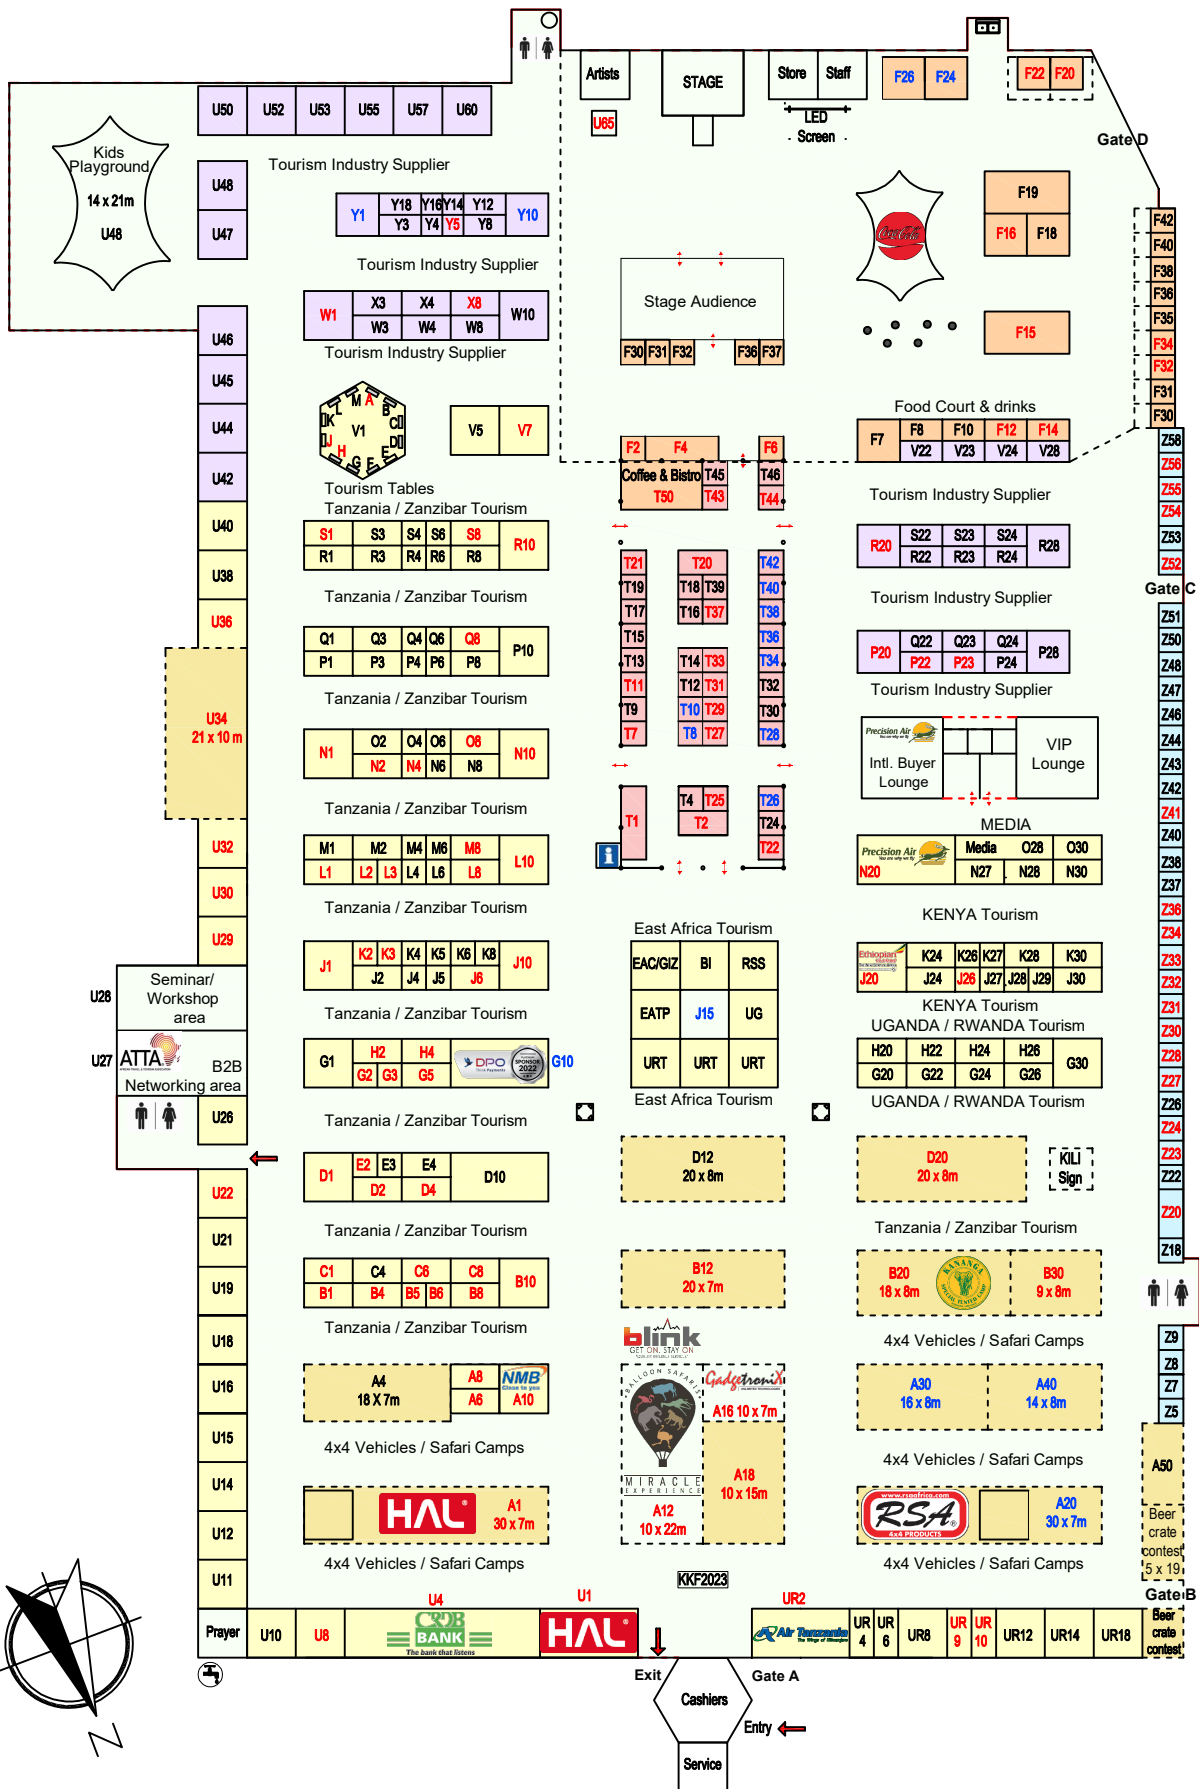

KARIBU - KILIFAIR 2023

Magereza Ground / Arusha, June 02 - 04

Expo Layout

Last update - November 14, 2022

- = Lodges / Tour Operators
- = Premium Resorts/Lodges
- = SME / Arts & Craft only!

- = Food stalls
- = Industry Supplier
- = Outdoor areas - no tents

- # black = stalls available
- # red = stalls sold
- # blue = stalls reserved
- 125 x 180 m ground