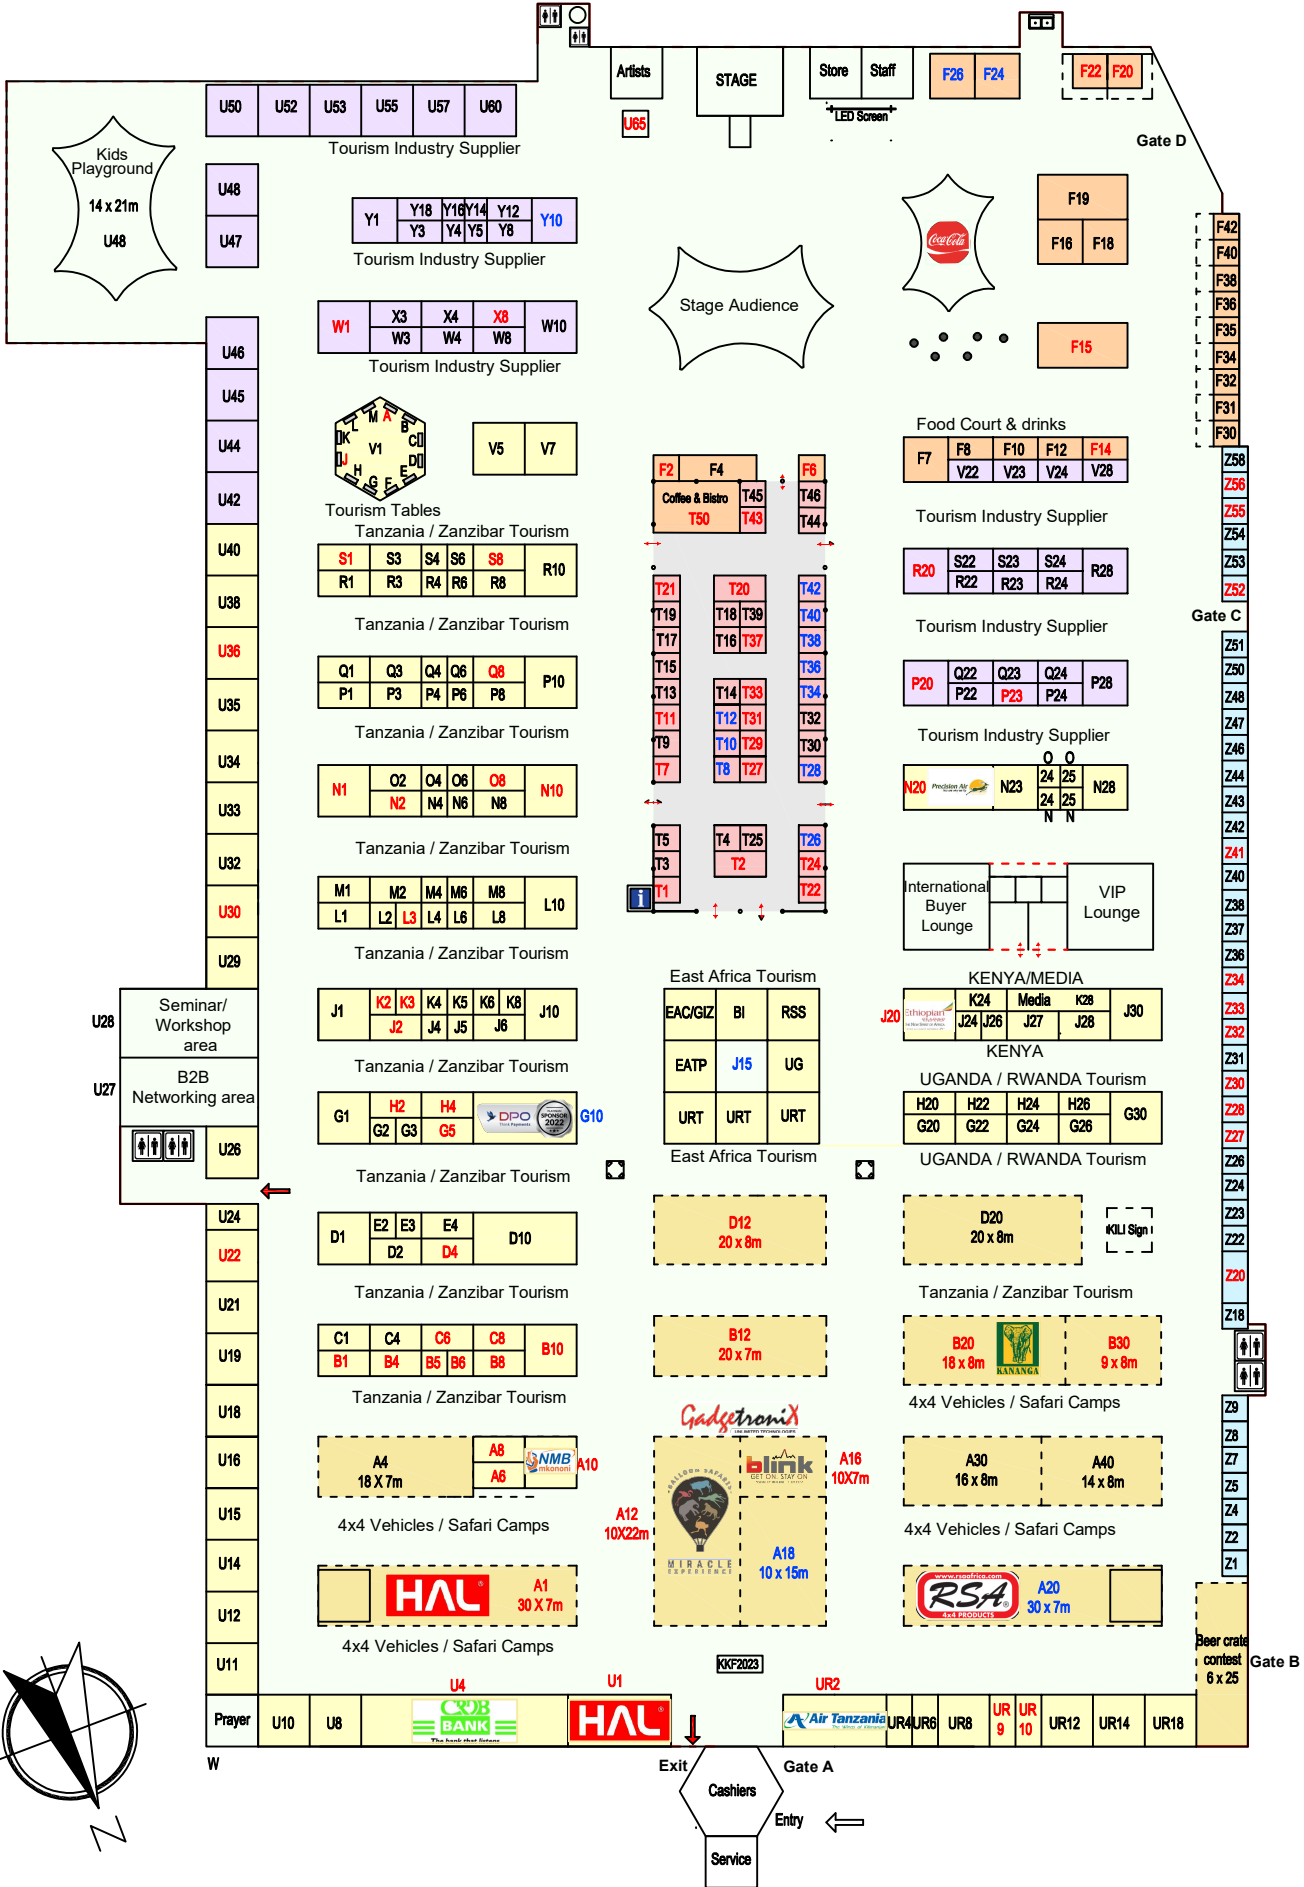

# KARIBU-KILIFAIR 2023 - June 2 to 4 - Magereza Ground / Arusha

Last update 30.09.2022

= Lodges / Tour Operators	= Food stalls	# black = stalls available
= Premium Resorts/Lodges	= Industry Supplier	# red = stalls sold
= SME / Arts & Craft only!	= Outdoor areas - no tents	# blue = stalls reserved

125 x 180 m ground

3x3

6x6m

10 x 10m