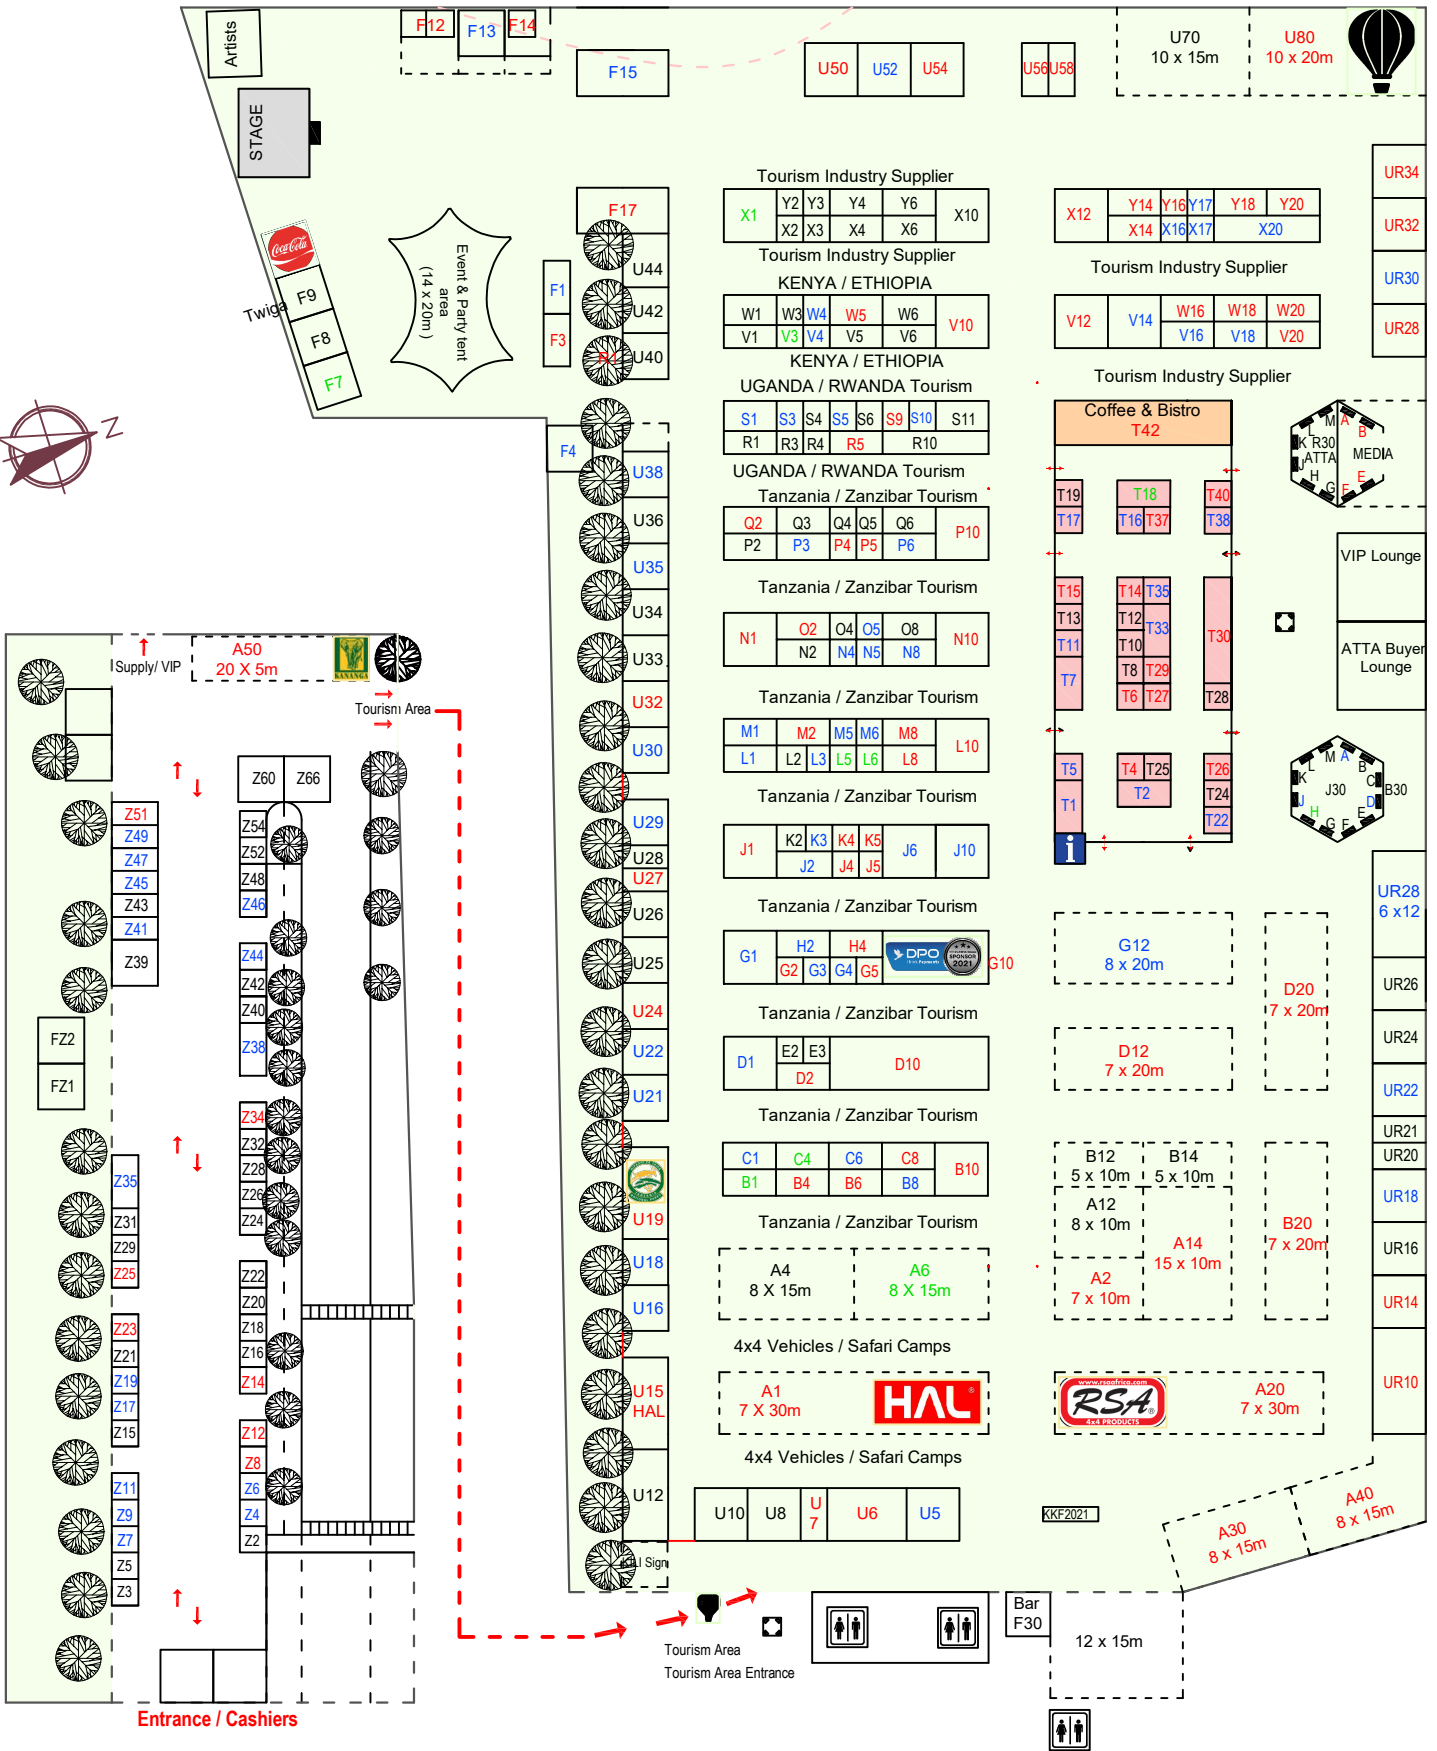

United Tourism Fairs of Tanzania

Last update 24.02.2021

- = Lodges / Tour Operators
- = Lodges / Tour Business stand
- = SME / Arts & Craft only!
- = Premium Resorts/Lodges
- = Food stalls
- = Industry Supplier
- = Outdoor areas - no tents

Scale:

black = stalls available
red = stalls sold
blue = stalls deposit
green = stalls reserved

88 x 180 m ground