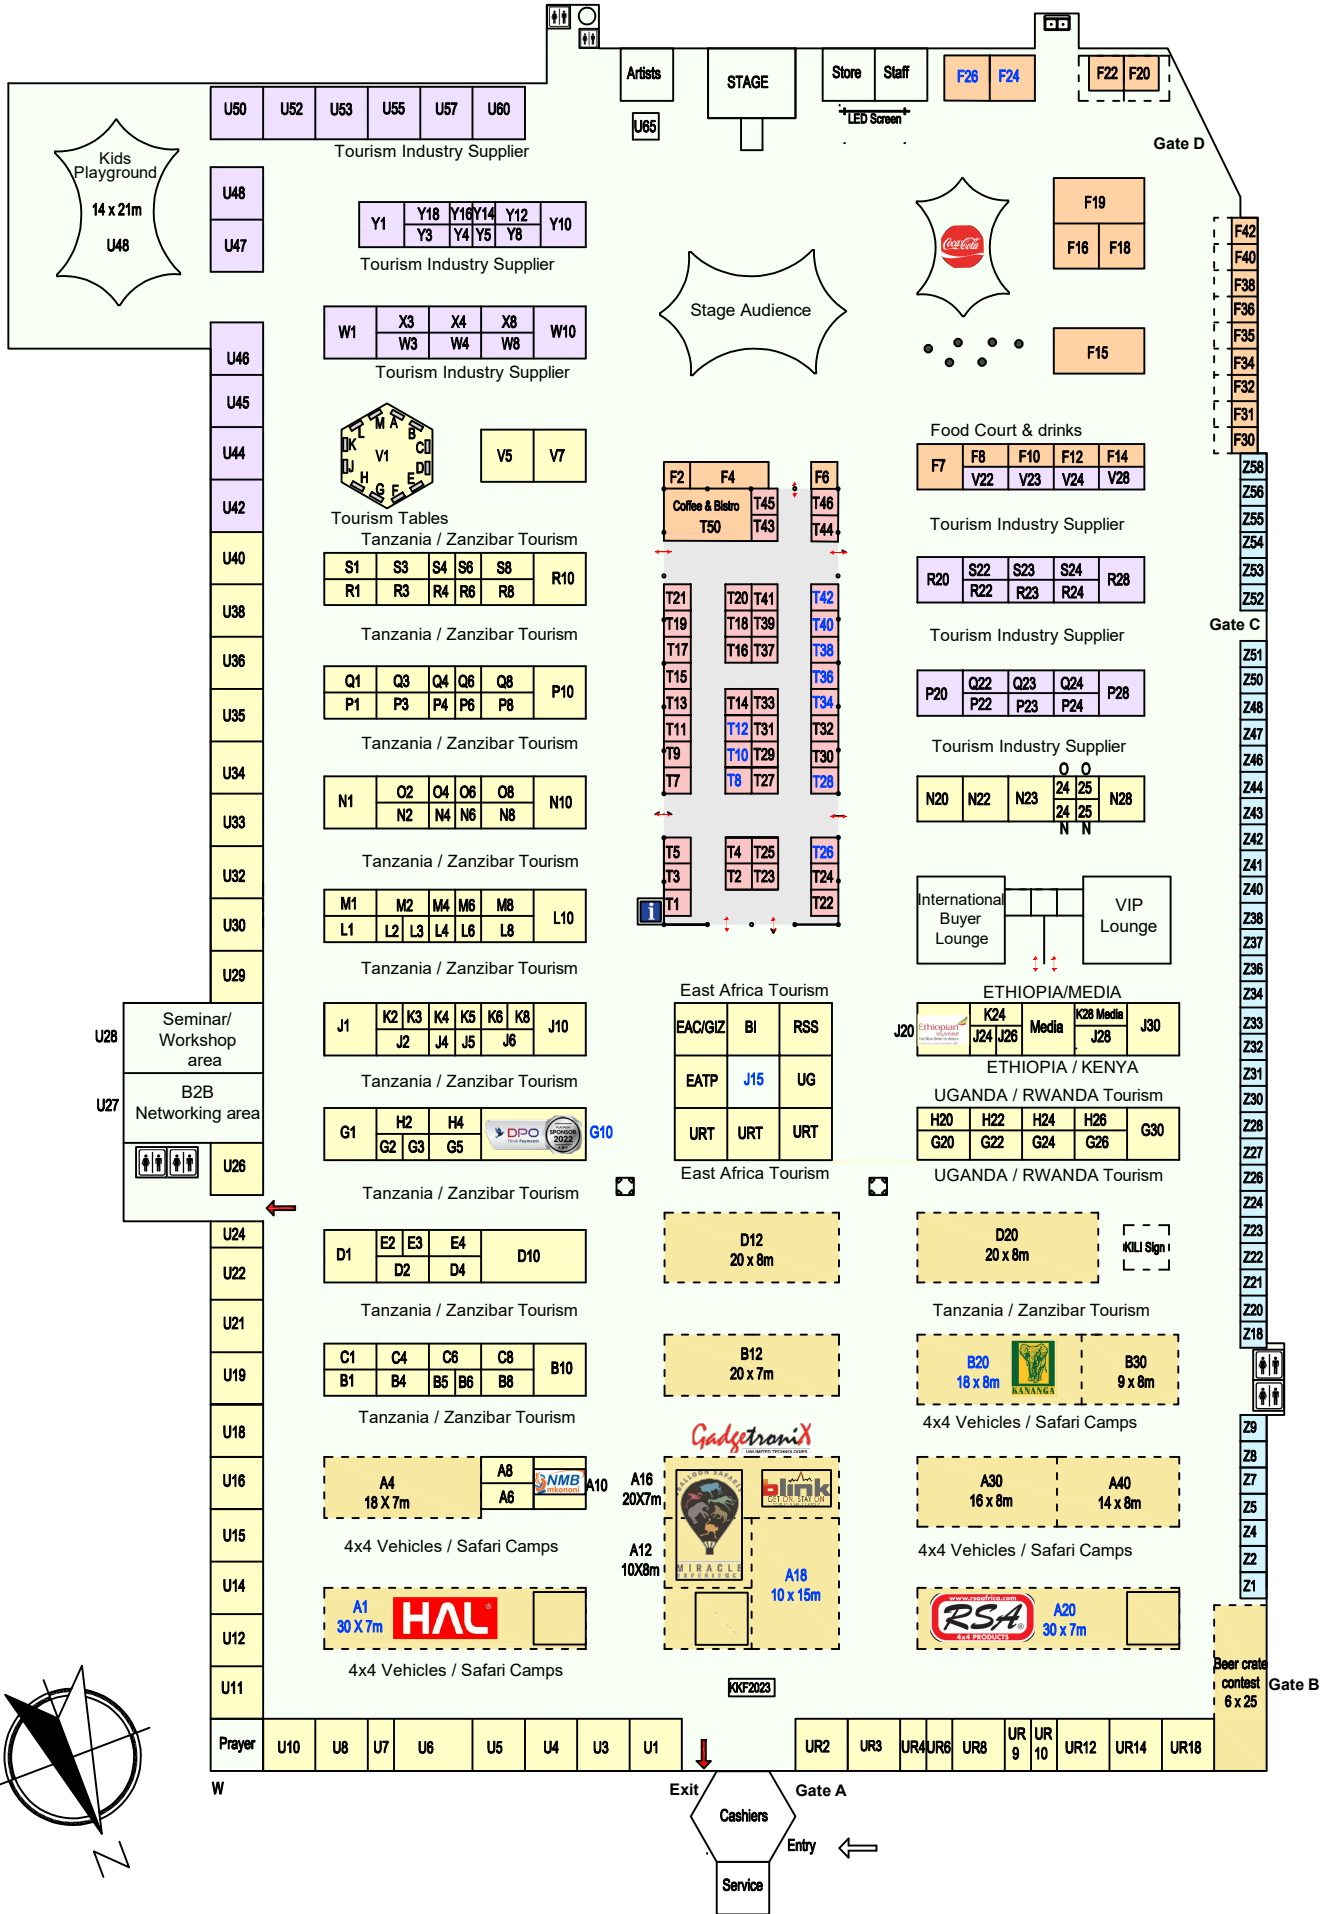

KARIBU-KILIFAIR 2023 - June 2 to 4 - Magereza Ground / Arusha

Last update 14.06.2022

- = Lodges / Tour Operators
- = Food stalls
- = Premium Resorts/Lodges
- = Industry Supplier
- = SME / Arts & Craft only!
- = Outdoor areas - no tents
- # black = stalls available
- # red = stalls sold
- # blue = stalls reserved

125 x 180 m ground